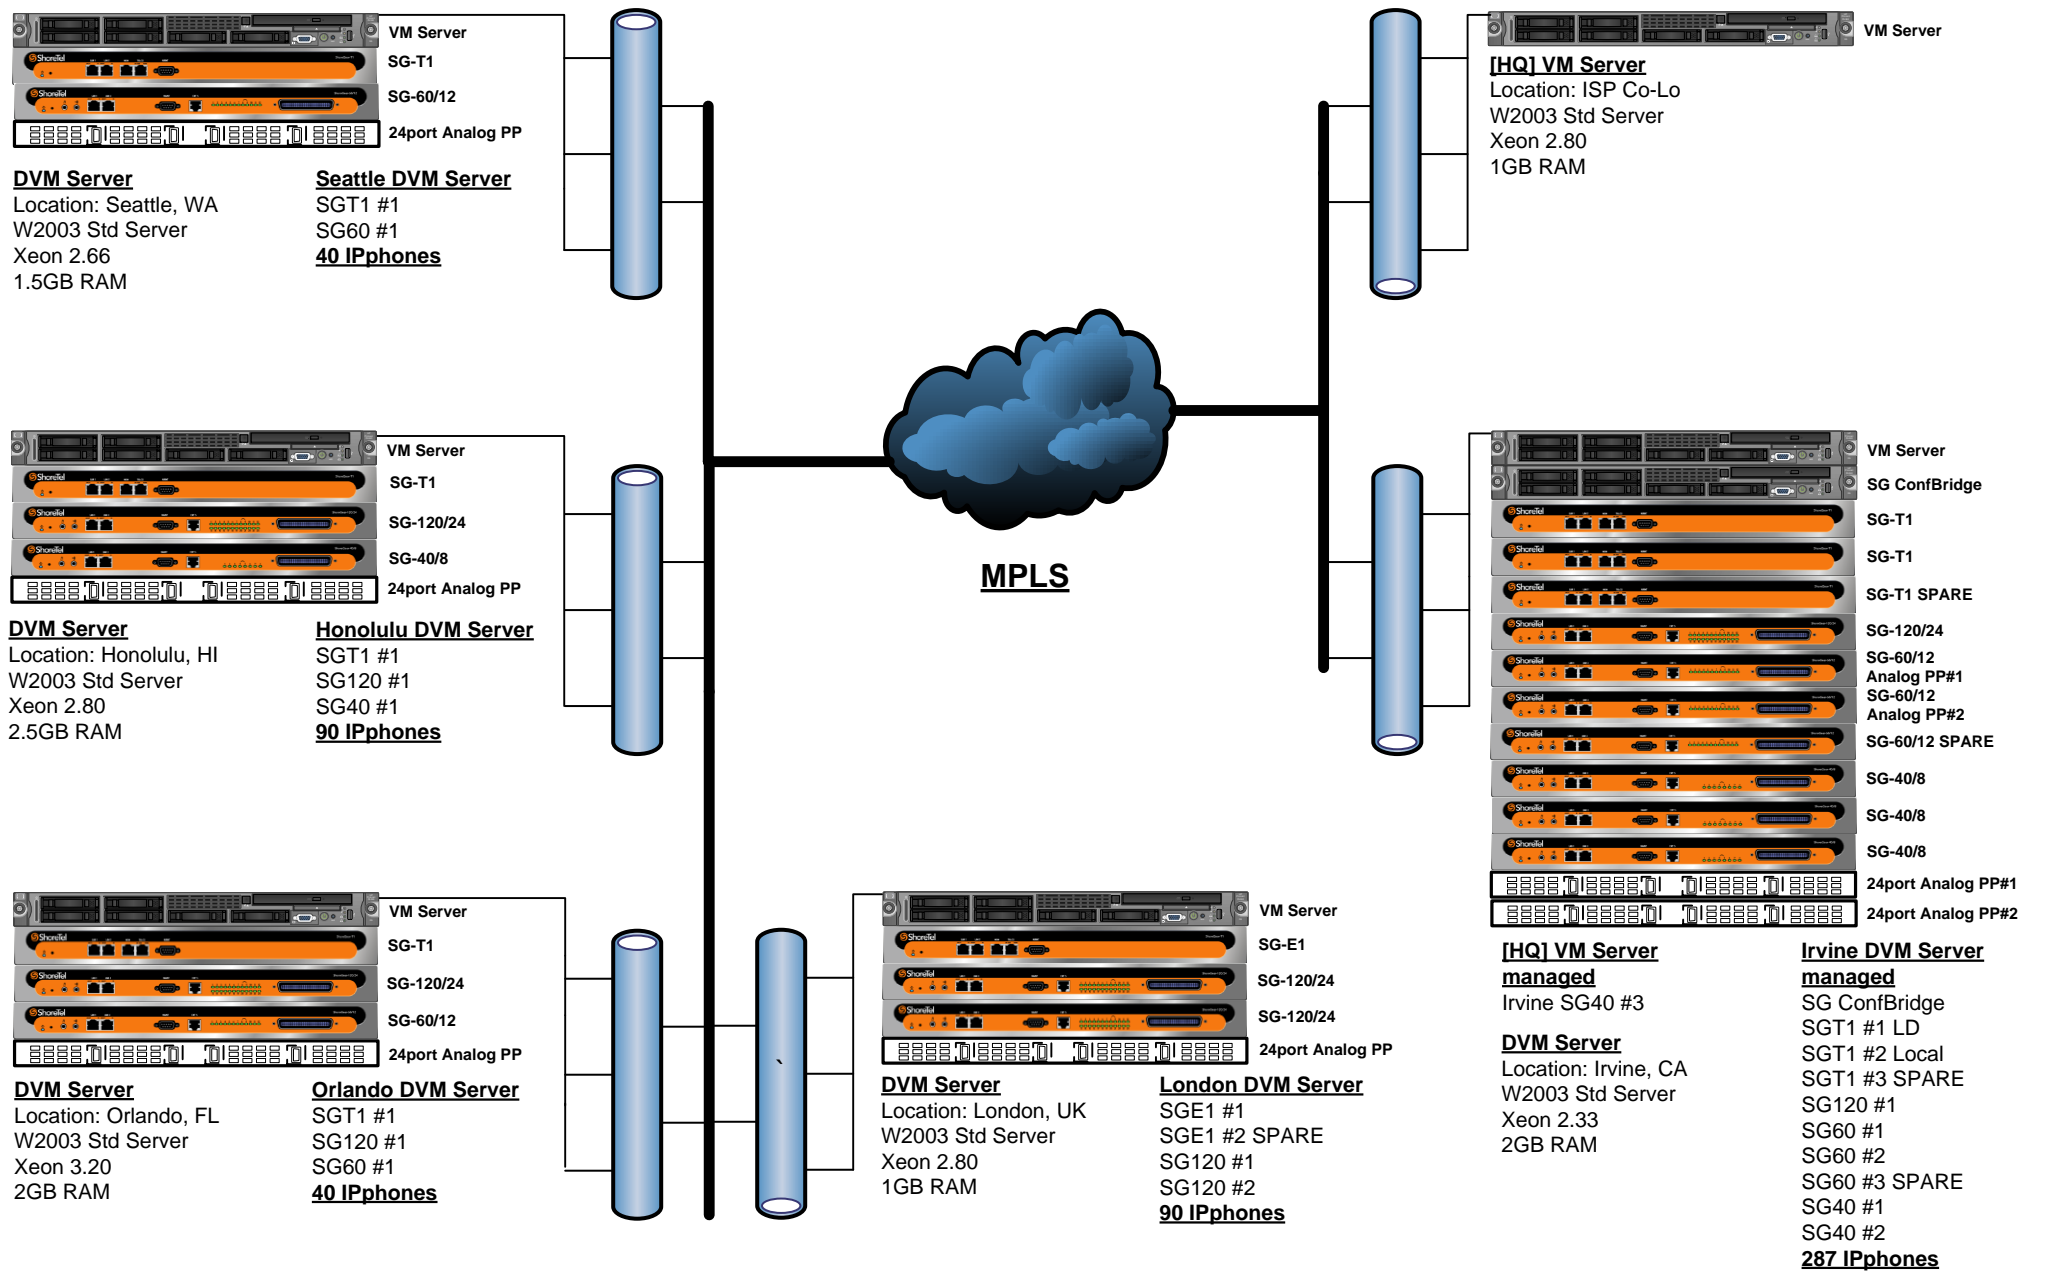

# Architectural Firm

**VM Server**  
 SG-T1  
 SG-60/12  
 24port Analog PP

**DVM Server**  
 Location: Seattle, WA  
 W2003 Std Server  
 Xeon 2.66  
 1.5GB RAM

**Seattle DVM Server**  
 SGT1 #1  
 SG60 #1  
 40 IPphones

**VM Server**  
 SG-T1  
 SG-120/24  
 SG-40/8  
 24port Analog PP

**DVM Server**  
 Location: Honolulu, HI  
 W2003 Std Server  
 Xeon 2.80  
 2.5GB RAM

**Honolulu DVM Server**  
 SGT1 #1  
 SG120 #1  
 SG40 #1  
 90 IPphones

**VM Server**  
 SG-T1  
 SG-120/24  
 SG-60/12  
 24port Analog PP

**DVM Server**  
 Location: Orlando, FL  
 W2003 Std Server  
 Xeon 3.20  
 2GB RAM

**Orlando DVM Server**  
 SGT1 #1  
 SG120 #1  
 SG60 #1  
 40 IPphones

**VM Server**  
 SG-E1  
 SG-120/24  
 SG-120/24  
 24port Analog PP

**DVM Server**  
 Location: London, UK  
 W2003 Std Server  
 Xeon 2.80  
 1GB RAM

**London DVM Server**  
 SGE1 #1  
 SGE1 #2 SPARE  
 SG120 #1  
 SG120 #2  
 90 IPphones